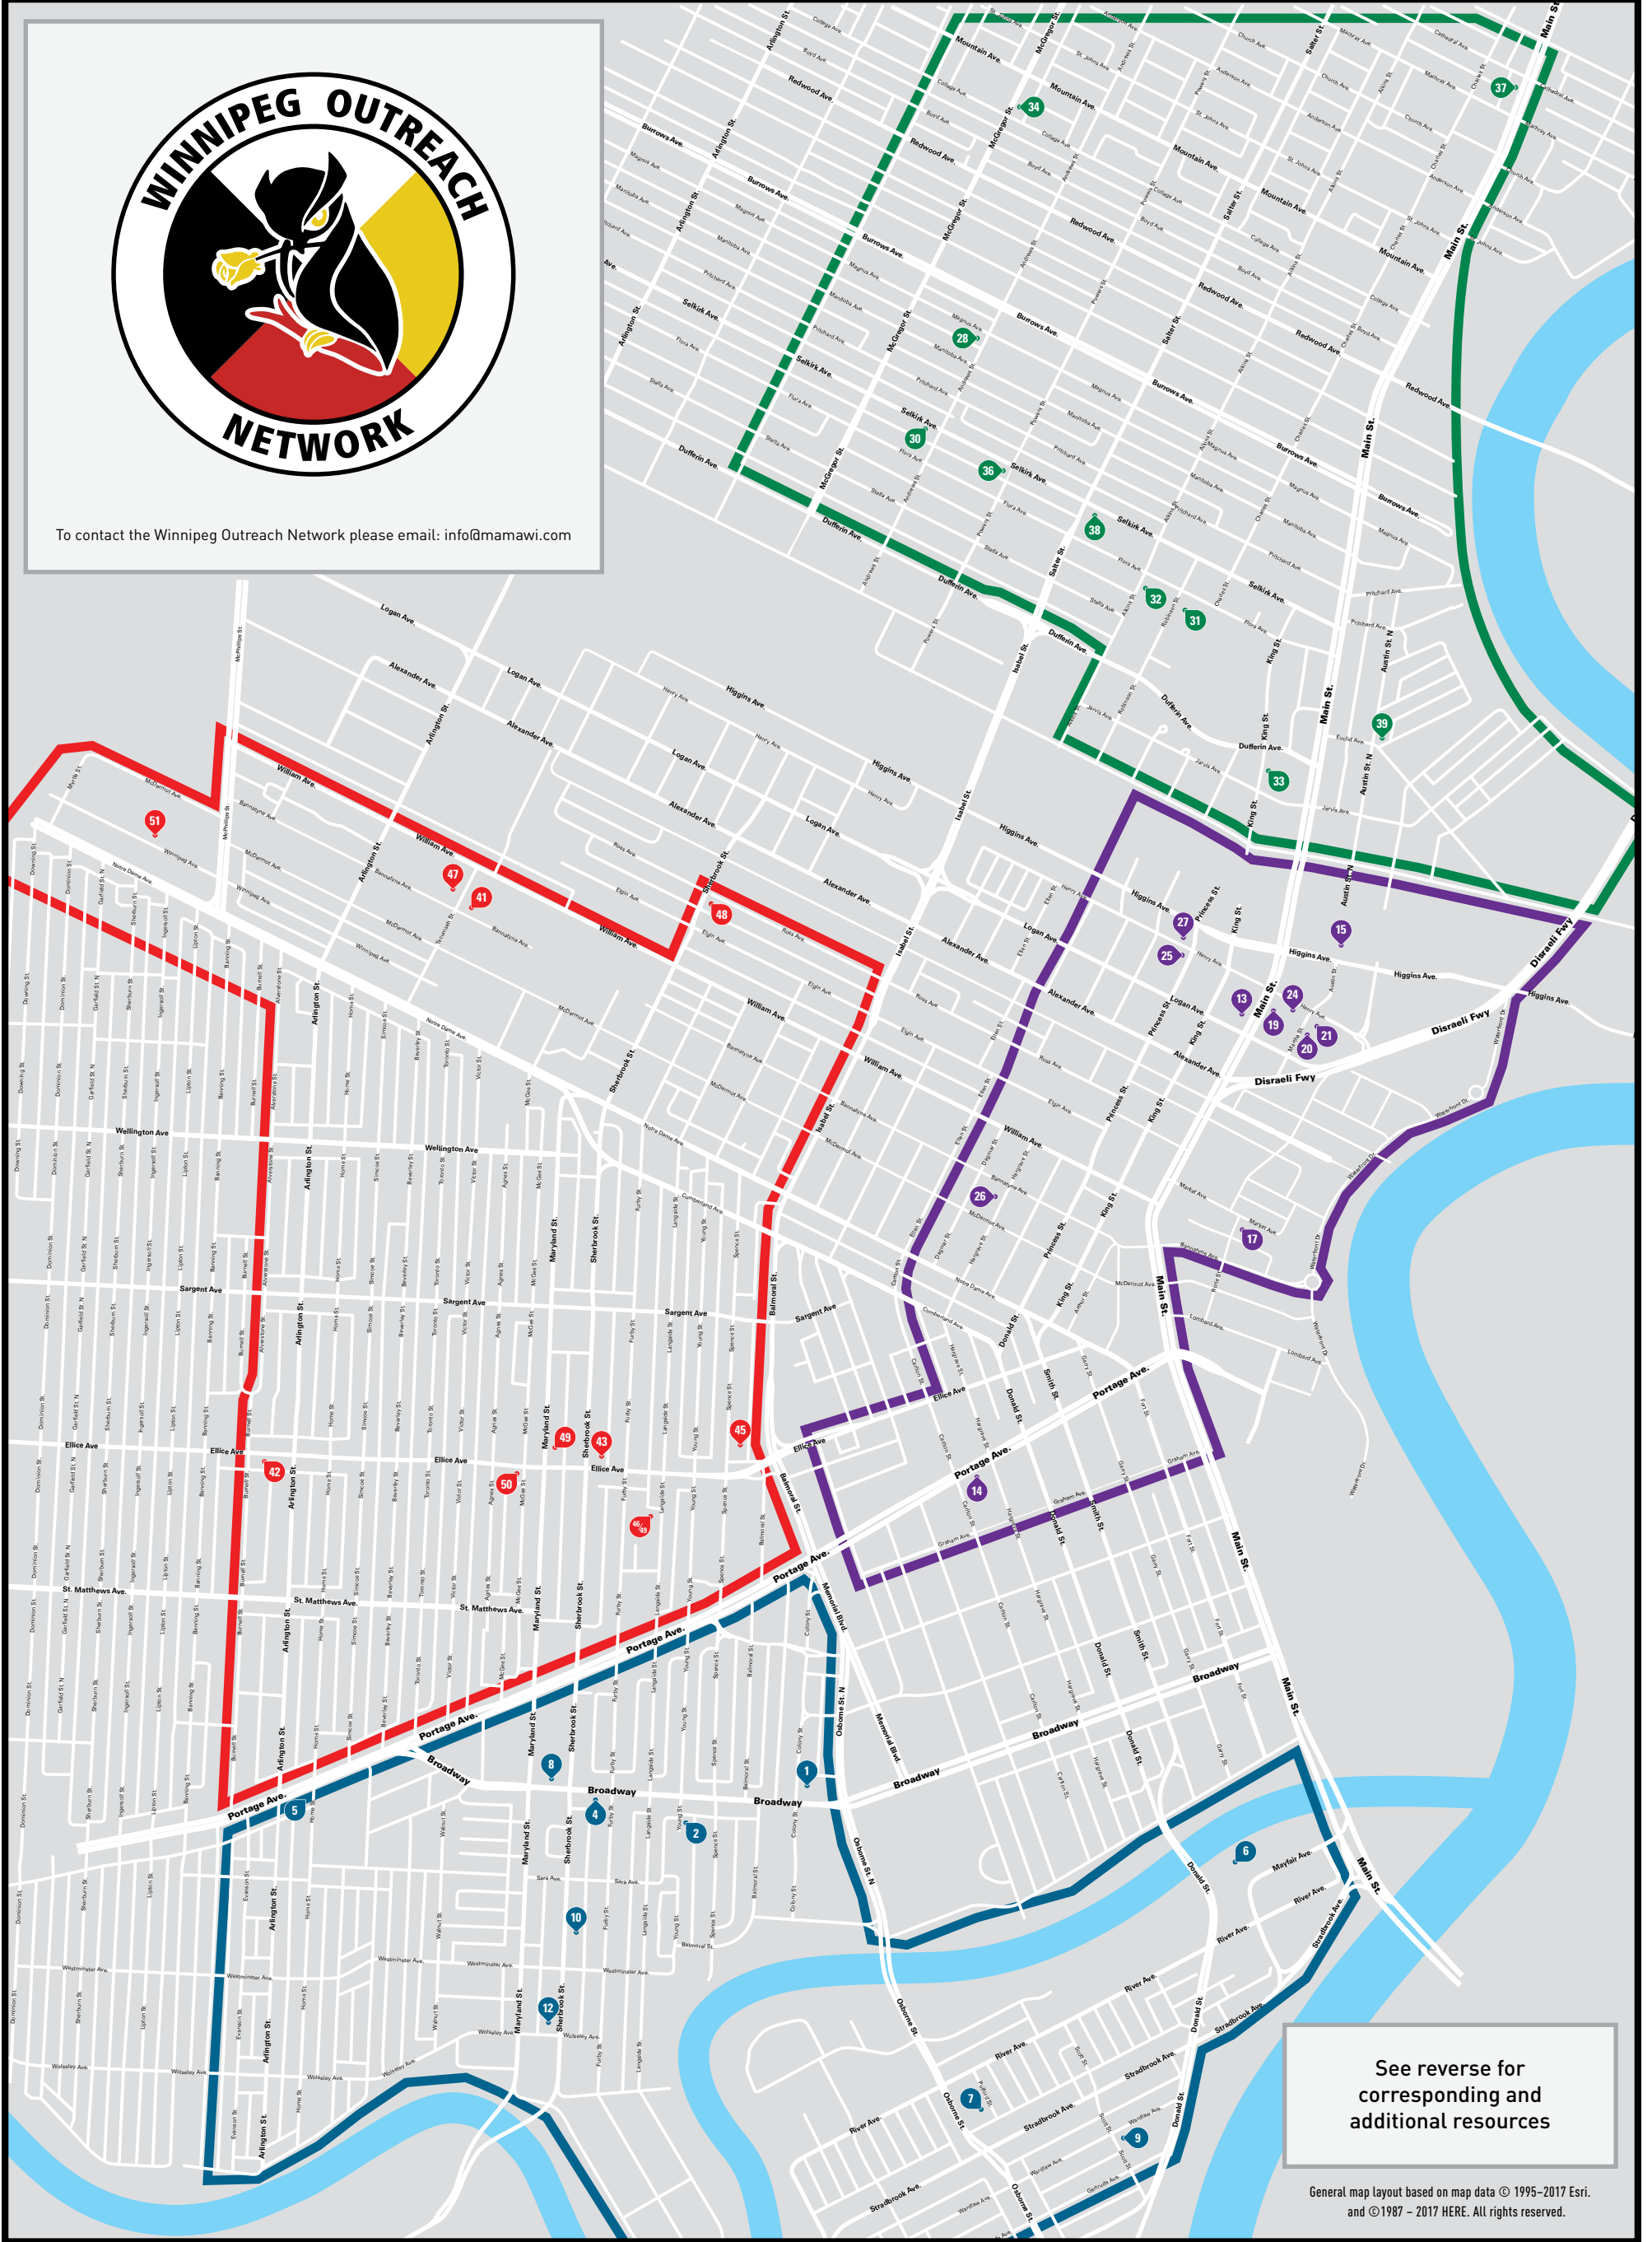

To contact the Winnipeg Outreach Network please email: info@mamawi.com

See reverse for corresponding and additional resources

General map layout based on map data © 1995–2017 Esri, and ©1987 – 2017 HERE. All rights reserved.