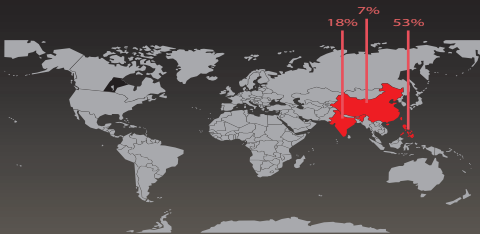

WINNIPEG POVERTY PROFILES SERIES

a city of winnipeg analysis brought to you by the social planning council of winnipeg

Recent Immigrants

52,020 residents of Winnipeg are recent immigrants, coming from outside Canada within the previous five years. This is 7.16% of the total Winnipeg population.

Winnipeg receives the majority of its immigrants from the Philippines, India, and China.

58% of new immigrants have a certificate from a recognized post-secondary institution.

The median income of immigrants is **\$21,011** compared to Winnipeg's median income of \$35,121. Further, **32.6%** live below the Low-Income Measure (after taxes).