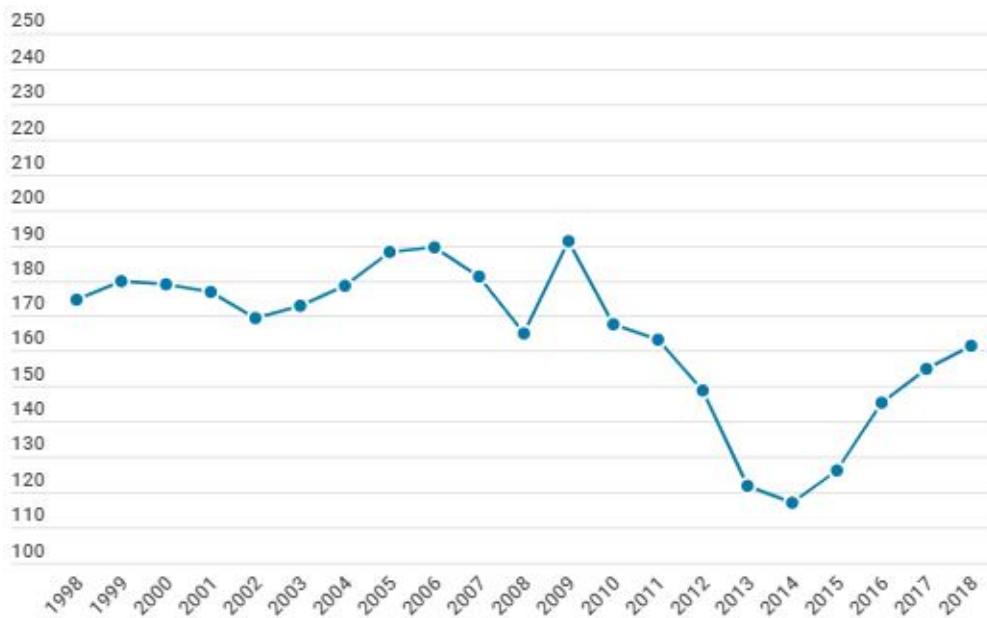

Social Planning Council of *Winnipeg*

est. 1919

432 Ellice Ave, Winnipeg, Manitoba R3B 1Y4
Telephone: (204) 943-2561 | Fax: (204) 942-3221
E-mail: info@spcw.mb.ca | Website: www.spcw.mb.ca

Violent-crime severity index for Winnipeg, 1998-2018

Statistics Canada created "crime severity indexes" as a way of more accurately reporting crime trends. The index puts greater weight on more serious offences and presents the data on a per capita basis.

According to the index, serious violent crimes in Winnipeg were lower in 2018 than they were 10 and 20 years ago – although there has been an uptick in recent years.

Source: Statistics Canada, [Table 35-10-0026-01: Crime severity index and weighted clearance rates, Canada, provinces, territories and Census Metropolitan Areas](#)